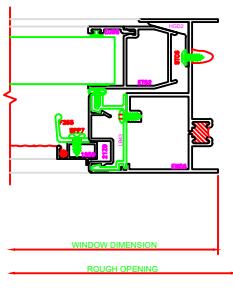

403 JAMB
SERIES: 3500