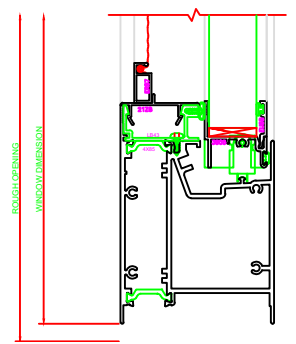

201 SILL
SERIES: 3500

200 SILL
SERIES: 3500