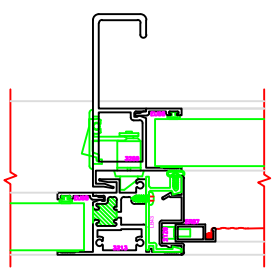

601 MEETING RAIL
SERIES: 3500