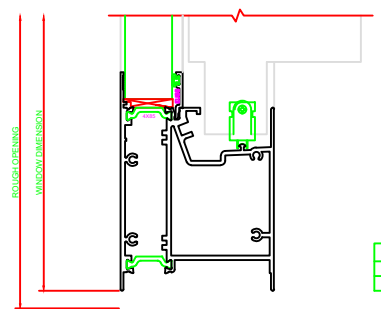

201 SILL
SERIES: 3500