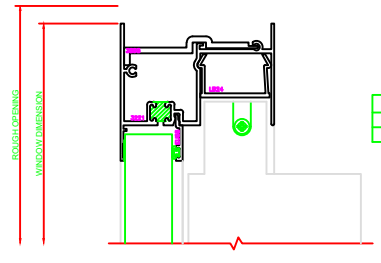

101 HEAD
SERIES: 3500